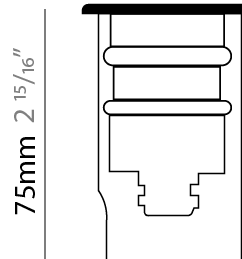

GENERAL

Series: Nano
 Subseries: Nano Square
 Brand: Platek
 Division: Exterior
 Mounting Type: Recessed
 Mounting Location: In-Ground
 Subcategory: Walk Over

PHYSICAL

Shape: Square
 Length (mm): 45
 Length (in): 1 3/4
 Width (mm): 45
 Width (in): 1 3/4
 Height (mm): 75
 Height (in): 2 15/16
 Light Distribution: Uplight
 Weight (kg): 0.4
 Weight (lbs): 0.88
 Load Resistance (kg): 500
 Load Resistance (lbs): 1102
 Diffuser: Clear tempered glass
 Fixture Finish: SST
 Fixture Material: Stainless Steel AISI 316L
 Cable Details: Supplied with 1 power cable 0.5m in length

45mm 1 3/4"

45mm 1 3/4"

21mm 0 13/16"

21mm 0 13/16"

NANO SQUARE RECESSED

E9I641-

PROJECT

TYPE